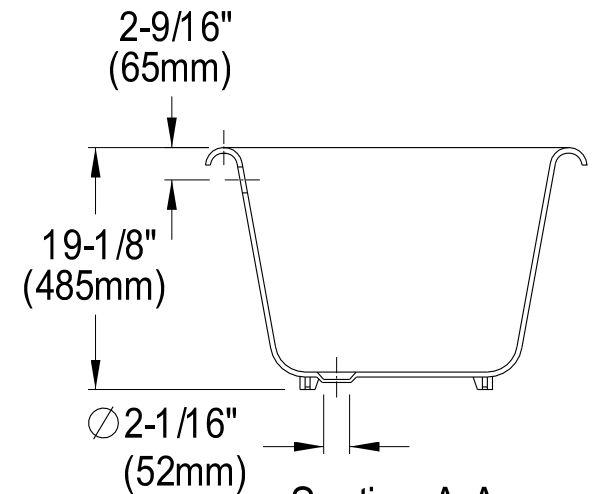

# VB T7D66301 3NB1,5,8

66" Cast Iron Bathtub With 7" Faucet Drillings

**Section A-A**