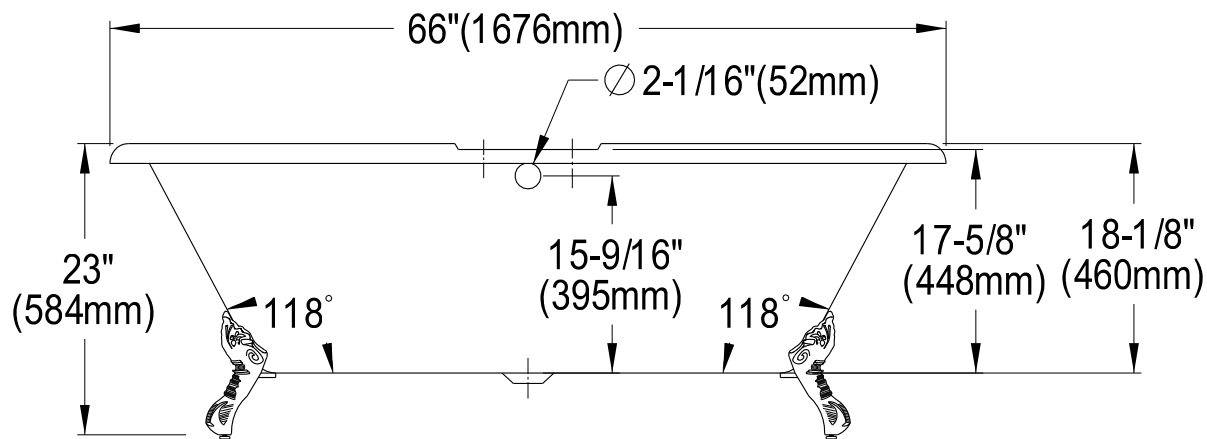

# VB T7D66301 3NB1,5,8

66" Cast Iron Bathtub With 7" Faucet Drillings

**Section A-A**