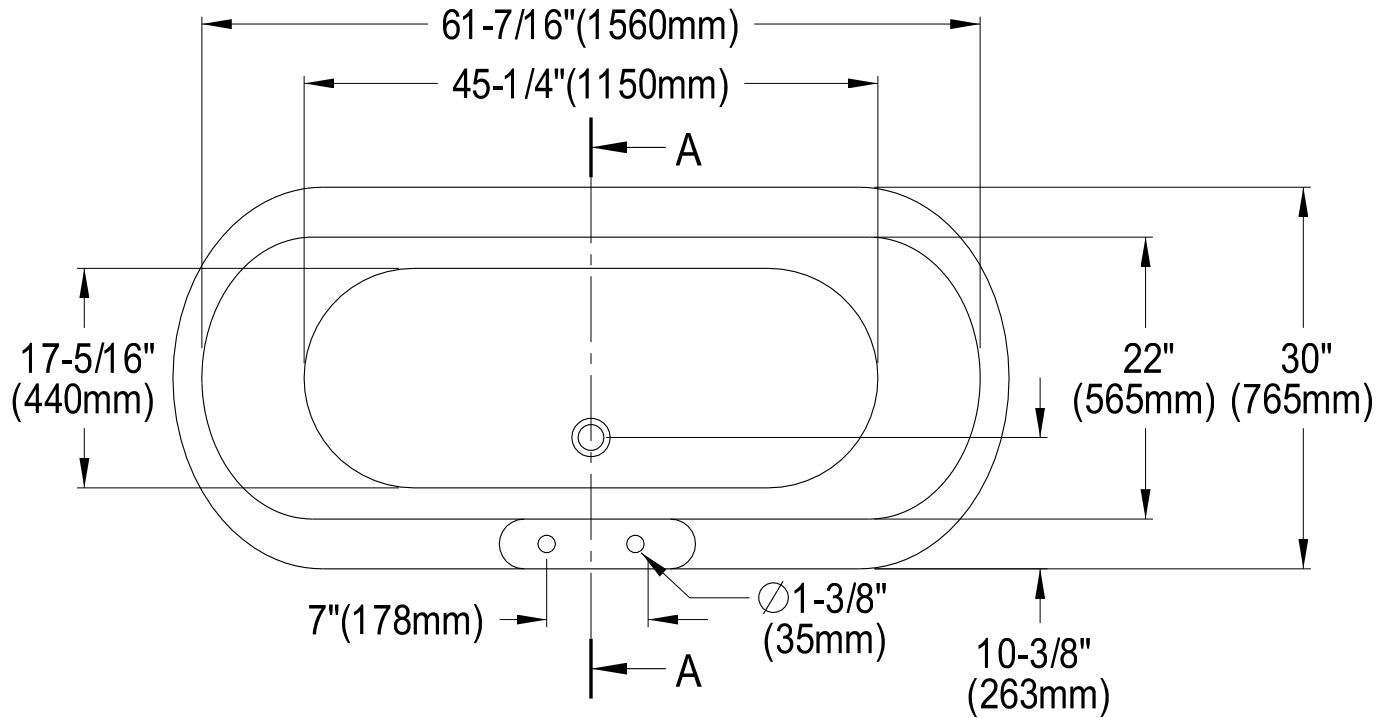

# VB T7D66301 3NB1,5,8

66" Cast Iron Bathtub With 7" Faucet Drillings

**Section A-A**